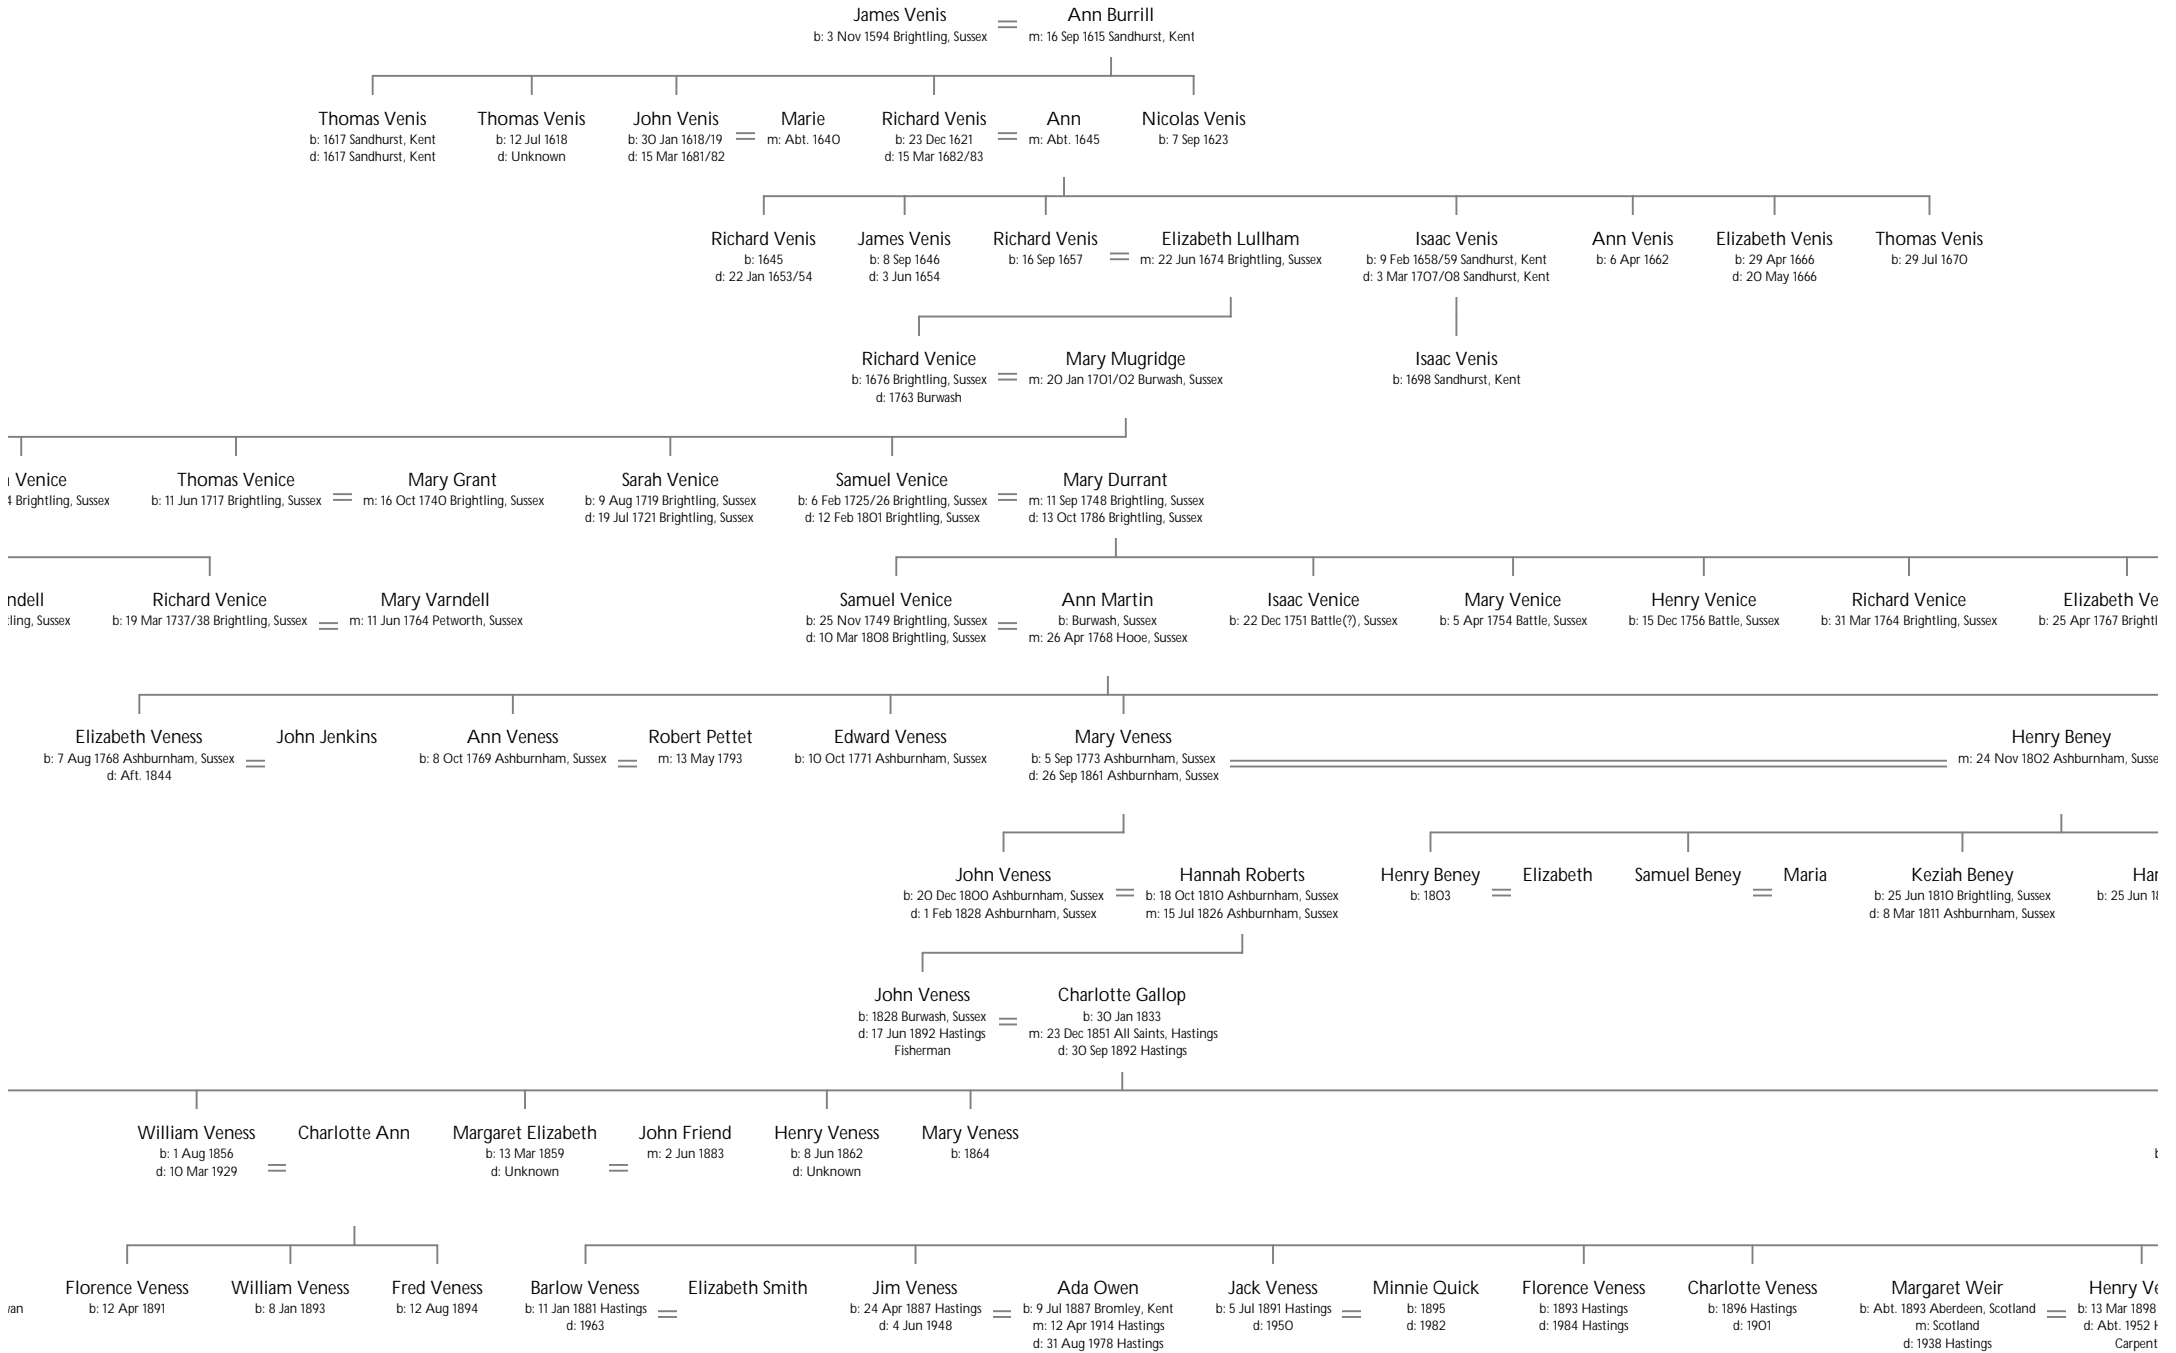

# James Venis (1594-?) to Jim Veness (1866-1928)

Edward Venice  
b: 17 Brightling, Sussex  
d: Abt. Mar 1803 Ashburnham, Sussex

John Venice

Samuel Veness  
b: 9 Jul 1775 Ashburnham, Sussex  
d: 4 Apr 1851 Burwash, Sussex  
Wheelwright